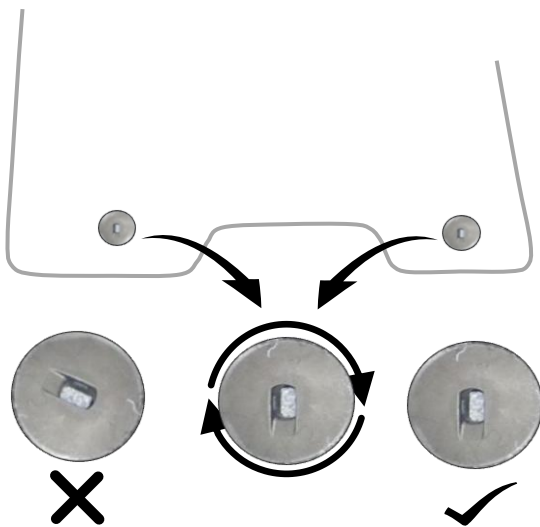

G4141ADE00, G4143ADE00, G4143ADE10, G4144ADE00

1

2