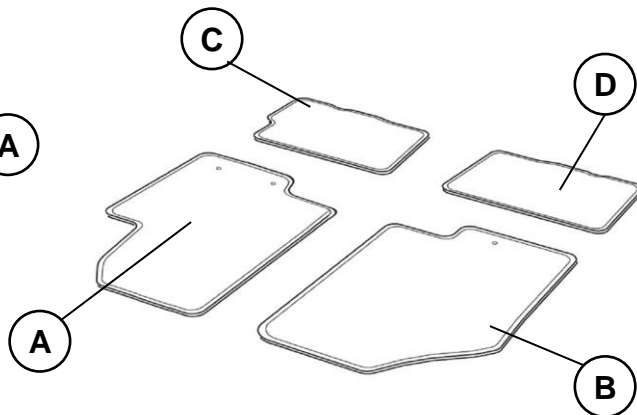

i30(PDe) MY 2017 -

www.mobisparts.eu

G4141ADE00, G4143ADE00, G4143ADE10, G4144ADE00

 P 2 / 2

 0.05hr

LHD

RHD

G4141ADE00, G4143ADE00, G4143ADE10, G4144ADE00