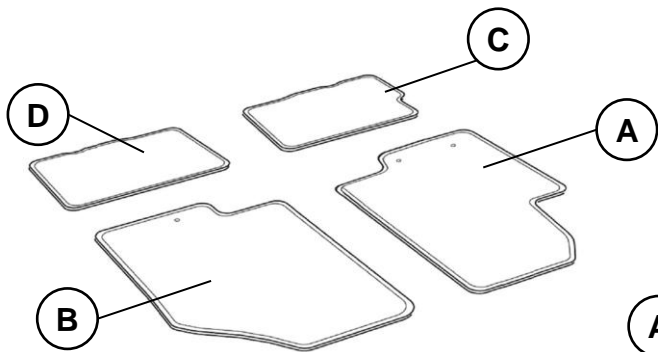

i30(PDe) MY 2017 -

www.mobisparts.eu

G4141ADE00, G4143ADE00, G4143ADE10, G4144ADE00

 P 2 / 2

 0.05hr

LHD

RHD

G4141ADE00, G4143ADE00, G4143ADE10, G4144ADE00