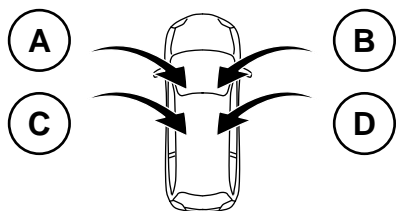

i30(PDe) MY 2017 -

www.mobisparts.eu

G4141ADE00, G4143ADE00, G4143ADE10, G4144ADE00

 P 2 / 2

 0.05hr

LHD

RHD

G4141ADE00, G4143ADE00, G4143ADE10, G4144ADE00