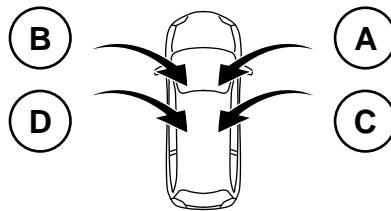

i30(PDe) MY 2017 -

www.mobisparts.eu

G4141ADE00, G4143ADE00, G4143ADE10, G4144ADE00

 P 2 / 2

 0.05hr

LHD

RHD

G4141ADE00, G4143ADE00, G4143ADE10, G4144ADE00