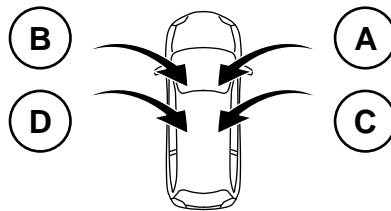

# i30(PDe) MY 2017 -

www.mobisparts.eu

**G4131ADE00BU, G4131ADE00GR, G4131ADE10GR**

 P 2 / 2

 0.05hr

LHD

RHD

G4131ADE00BU, G4131ADE00GR, G4131ADE10GR