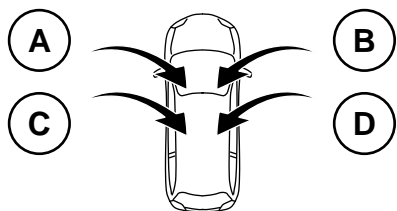

# i30(PDe) MY 2017 -

www.mobisparts.eu

**G4131ADE00BU, G4131ADE00GR, G4131ADE10GR**

 P 2 / 2

 0.05hr

LHD

RHD

G4131ADE00BU, G4131ADE00GR, G4131ADE10GR